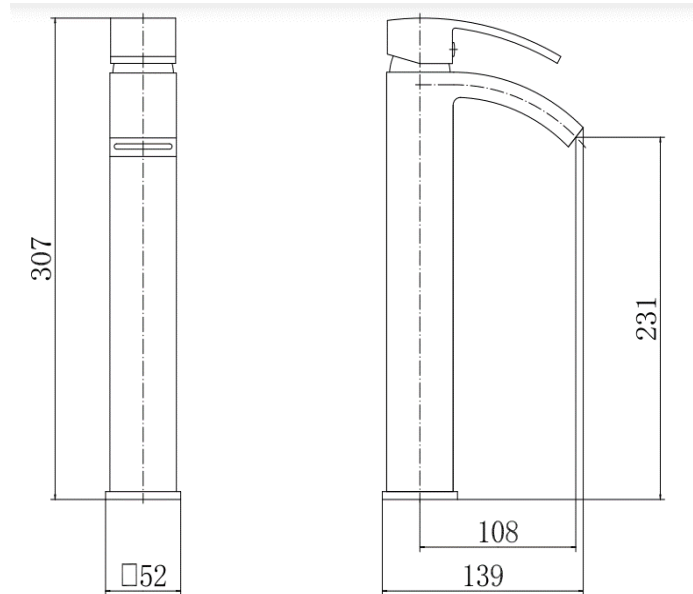

BY CAVALIER BATHROOMS

Pimlico 9046 TALL MONO BASIN MIXER - CHROME

PRODUCT SPECIFICATION

Product Code: 9046
 Finish: Chrome
 Description: Tall Mono Basin Mixer + Click Clack
 Inlet Connections: M10*1*1/2*600
 Construction: Body: Brass
 Handle: Zinc
 Cartridge: 35mm ceramic cartridge
 Gross Weight (kg): 1.84

ADDITIONAL INFORMATION

- Chrome finish
- With click-clack waste
- Flexible inlets
- 10 year guarantee*

WORKING PRESSURES (bar)

Min Pressure	Max Pressure	Best Performance
0.2 bar	5 bar	2 bar

FLOW RATES (litres per minute)

Products are supplied with full installation instructions and fixings. All measurements in mm and are nominal.