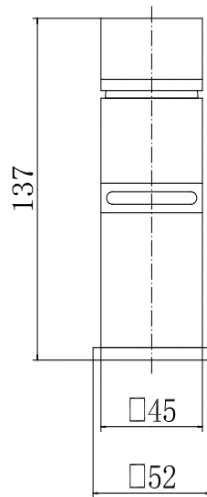

ADDITIONAL INFORMATION

- Chrome finish
- With click-clack waste
- Flexible inlets
- 10 year guarantee*

WORKING PRESSURES (bar)

Min Pressure	Max Pressure	Best Performance
0.2 bar	5 bar	2 bar

FLOW RATES (litres per minute)

0.5 Bar	1 Bar	3 Bar
9.3	12.8	22

* For full details of our guarantee please refer to our website. Our products are backed by a 10 year guarantee, this is only valid to customers who complete and submit the online Niagara® Guarantee Registration Form within 30 days of installation. Please note that products with finishes other than Chrome are guaranteed for 2 years only. To register and activate your guarantee visit: www.cavalierbathrooms.co.uk

Products are supplied with full installation instructions and fixings. All measurements in mm and are nominal.