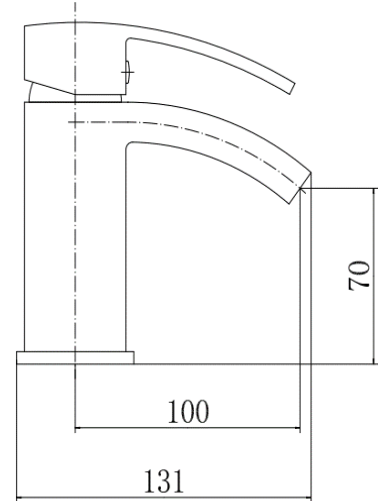

ADDITIONAL INFORMATION

- Chrome finish
- With click-clack waste
- Flexible inlets
- 10 year guarantee*

WORKING PRESSURES (bar)

Min Pressure	Max Pressure	Best Performance
0.2 bar	5 bar	2 bar

FLOW RATES (litres per minute)

0.5 Bar	1 Bar	3 Bar
9.3	12.8	22

* For full details of our guarantee please refer to our website. Our products are backed by a 10 year guarantee, this is only valid to customers who complete and submit the online Niagara® Guarantee Registration Form within 30 days of installation. Please note that products with finishes other than Chrome are guaranteed for 2 years only. To register and activate your guarantee visit: www.cavalierbathrooms.co.uk

Products are supplied with full installation instructions and fixings. All measurements in mm and are nominal.