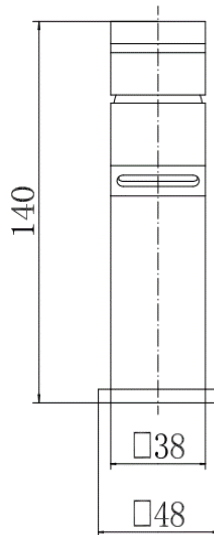

ADDITIONAL INFORMATION

- Chrome finish
- With click-clack waste
- Flexible inlets
- 10 year guarantee*

WORKING PRESSURES (bar)

Min Pressure	Max Pressure	Best Performance
0.2 bar	5 bar	2 bar

FLOW RATES (litres per minute)

0.5 Bar	1 Bar	3 Bar
7.2	10.1	17.2

* For full details of our guarantee please refer to our website. Our products are backed by a 10 year guarantee, this is only valid to customers who complete and submit the online Niagara® Guarantee Registration Form within 30 days of installation. Please note that products with finishes other than Chrome are guaranteed for 2 years only. To register and activate your guarantee visit: www.cavalierbathrooms.co.uk

Products are supplied with full installation instructions and fixings. All measurements in mm and are nominal.