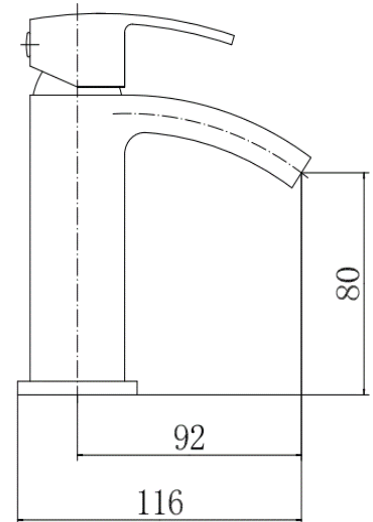

ADDITIONAL INFORMATION

- Chrome finish
- With click-clack waste
- Flexible inlets
- 10 year guarantee*

WORKING PRESSURES (bar)

Min Pressure	Max Pressure	Best Performance
0.2 bar	5 bar	2 bar

FLOW RATES (litres per minute)

0.5 Bar	1 Bar	3 Bar
7.2	10.1	17.2

* For full details of our guarantee please refer to our website. Our products are backed by a 10 year guarantee, this is only valid to customers who complete and submit the online Niagara® Guarantee Registration Form within 30 days of installation. Please note that products with finishes other than Chrome are guaranteed for 2 years only. To register and activate your guarantee visit: www.cavalierbathrooms.co.uk

Products are supplied with full installation instructions and fixings. All measurements in mm and are nominal.