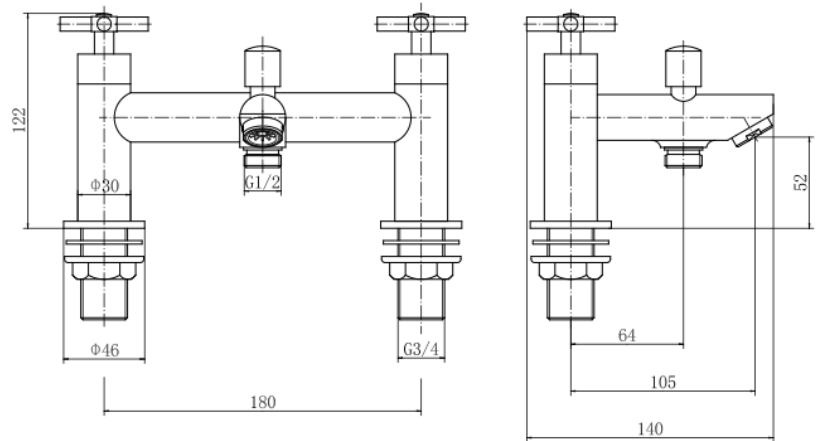

BY CAVALIER BATHROOMS

Finchley 9037 BATH SHOWER MIXER - CHROME

PRODUCT SPECIFICATION

Product Code: 9037
 Finish: Chrome
 Description: Bath Shower Mixer
 Inlet Connections: 3/4 BSP
 Construction: Body: Brass
 Handle: Zinc
 Handset: ABS
 Hose: SS
 Cartridge: G3/4 quarter turn cartridge
 Gross Weight (kg): 1.549

ADDITIONAL INFORMATION

- Chrome finish
- Back nut
- Comes with shower kit and wall bracket
- 10 year guarantee*

WORKING PRESSURES (bar)

Min Pressure	Max Pressure	Best Performance
0.2 bar	5 bar	2 bar

FLOW RATES (litres per minute)

Products are supplied with full installation instructions and fixings. All measurements in mm and are nominal.