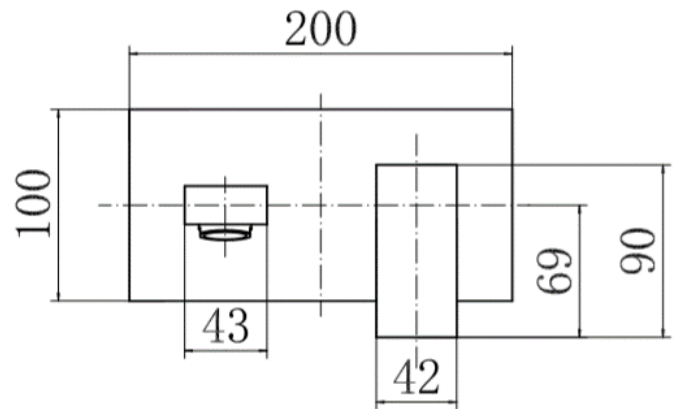

ADDITIONAL INFORMATION

- Chrome finish
- Without click-clack waste
- 10 year guarantee*

WORKING PRESSURES (bar)

Min Pressure	Max Pressure	Best Performance
0.2 bar	5 bar	2 bar

FLOW RATES (litres per minute)

0.5 Bar	1 Bar	3 Bar
8.6	12.7	21.9

* For full details of our guarantee please refer to our website. Our products are backed by a 10 year guarantee, this is only valid to customers who complete and submit the online Niagara® Guarantee Registration Form within 30 days of installation. Please note that products with finishes other than Chrome are guaranteed for 2 years only. To register and activate your guarantee visit: www.cavalierbathrooms.co.uk

Products are supplied with full installation instructions and fixings. All measurements in mm and are nominal.