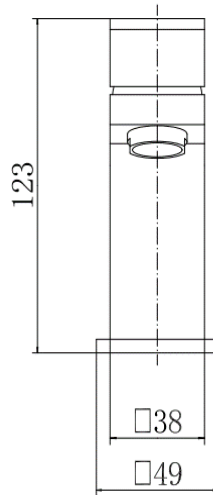

ADDITIONAL INFORMATION

- Chrome finish
- With click-clack waste
- Flexible inlets
- 10 year guarantee*

WORKING PRESSURES (bar)

Min Pressure	Max Pressure	Best Performance
0.2 bar	5 bar	2 bar

FLOW RATES (litres per minute)

0.5 Bar	1 Bar	3 Bar
6.8	9.5	16.1

* For full details of our guarantee please refer to our website. Our products are backed by a 10 year guarantee, this is only valid to customers who complete and submit the online Niagara® Guarantee Registration Form within 30 days of installation. Please note that products with finishes other than Chrome are guaranteed for 2 years only. To register and activate your guarantee visit: www.cavalierbathrooms.co.uk

Products are supplied with full installation instructions and fixings. All measurements in mm and are nominal.