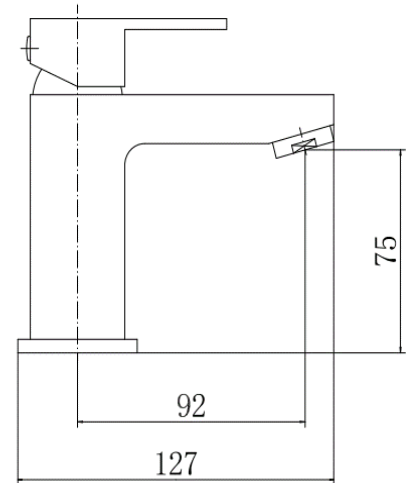

ADDITIONAL INFORMATION

- Chrome finish
- With click-clack waste
- Flexible inlets
- 10 year guarantee*

WORKING PRESSURES (bar)

Min Pressure	Max Pressure	Best Performance
0.2 bar	5 bar	2 bar

FLOW RATES (litres per minute)

0.5 Bar	1 Bar	3 Bar
6.8	9.5	16.1

* For full details of our guarantee please refer to our website. Our products are backed by a 10 year guarantee, this is only valid to customers who complete and submit the online Niagara® Guarantee Registration Form within 30 days of installation. Please note that products with finishes other than Chrome are guaranteed for 2 years only. To register and activate your guarantee visit: www.cavalierbathrooms.co.uk

Products are supplied with full installation instructions and fixings. All measurements in mm and are nominal.