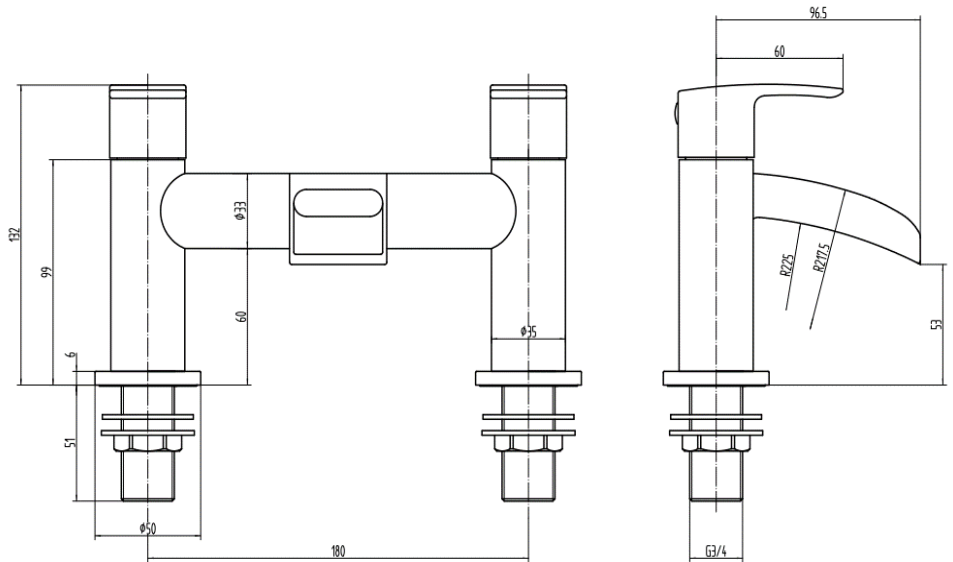

BY CAVALIER BATHROOMS

Balham 9012 BATH FILLER - CHROME

PRODUCT SPECIFICATION

Product Code: 9012
 Finish: Chrome
 Description: Bath Filler
 Inlet Connections: 3/4 BSP
 Construction: Body: Brass
 Handle: Zinc
 Cartridge: G3/4 quarter turn cartridge
 Gross Weight (kg): 1.39

ADDITIONAL INFORMATION

- Chrome finish
- Back nut
- 10 year guarantee*

WORKING PRESSURES (bar)

Min Pressure	Max Pressure	Best Performance
0.2 bar	5 bar	2 bar

FLOW RATES (litres per minute)

0.5 Bar	1 Bar	3 Bar
22.6	34.3	61.6

Products are supplied with full installation instructions and fixings. All measurements in mm and are nominal.