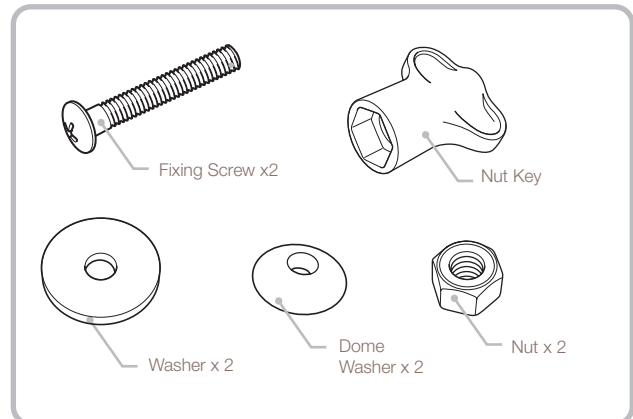

Overall Dimensions

Min-Max Adjustment

Product Information

Finish / Material: White Thermoset Plastic.

Top Fix or Bottom Fix Fixings Included?: Top and Bottom Fix Included.
Soft Close Hinges?: Yes

Quick Release Seat?: Yes.

Product Guarantee: 5 Years against seat breakage.

Technical Data Sheet

Delta Quick Release SC Seat - 8903WSC

TAVISTOCK
inspiring bathrooms

Useful Spares

SP16306 (top fix kit)

SP14948 (bottom fix kit)

Note: fixing screws are a different thread to top fix kit and are not cross compatible.

FAQs

My seat keeps coming loose, how can I fix it?:

The fixings may require considerable tightening to secure to your pan. Although a tool is included, an adjustable spanner can be used to further tighten the fixing nuts. For bottom fix: as the fixings settle in they may require periodic re-tightening, particularly after initial installation.