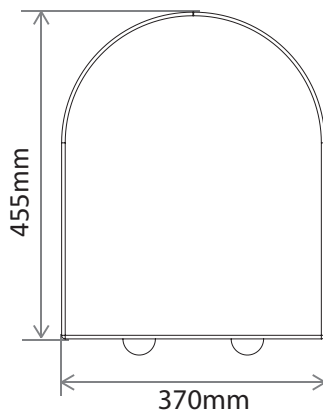

Technical Data Sheet

Delta Quick Release SC Seat - 8903WSC

TAVISTOCK
inspiring bathrooms

No.	Description	Code	Fixings Included
1	Delta Quick Release SC Thermoset Seat	8903WSC	YES

Dimensions - 8903WSC

Diagrams not to scale. All dimensions in mm (tolerance of +/-5mm)

Overall Dimensions

Min-Max Adjustment

Product Information

Finish / Material: White Thermoset Plastic.

Top Fix or Bottom Fix Fixings Included?: Top and Bottom Fix Included.
Soft Close Hinges?: Yes

Quick Release Seat?: Yes.