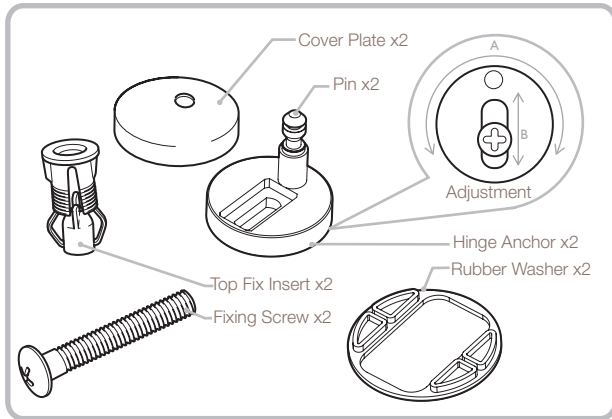

Technical Data Sheet

Delta Quick Release SC Seat - 8903WSC

TAVISTOCK
inspiring bathrooms

No.	Description	Code	Fixings Included
1	Delta Quick Release SC Thermoset Seat	8903WSC	YES

Dimensions - 8903WSC

Diagrams not to scale. All dimensions in mm (tolerance of +/-5mm)

Overall Dimensions

Min-Max Adjustment

Product Information

Finish / Material: White Thermoset Plastic.

Top Fix or Bottom Fix Fixings Included?: Top and Bottom Fix Included.
Soft Close Hinges?: Yes

Quick Release Seat?: Yes.

Product Guarantee: 5 Years against seat breakage.

Technical Data Sheet

Delta Quick Release SC Seat - 8903WSC

TAVISTOCK
inspiring bathrooms

Useful Spares

SP16306 (top fix kit)

SP14948 (bottom fix kit)

Note: fixing screws are a different thread to top fix kit and are not cross compatible.

FAQs

My seat keeps coming loose, how can I fix it?:

The fixings may require considerable tightening to secure to your pan. Although a tool is included, an adjustable spanner can be used to further tighten the fixing nuts. For bottom fix: as the fixings settle in they may require periodic re-tightening, particularly after initial installation.