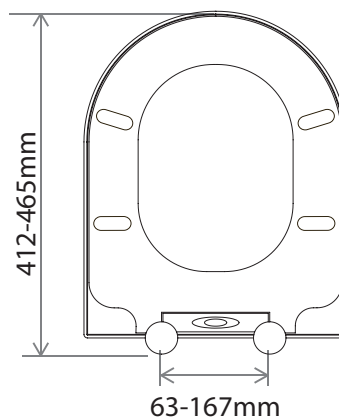

Technical Data Sheet

Delta Quick Release SC Seat - 8903WSC

TAVISTOCK
inspiring bathrooms

No.	Description	Code	Fixings Included
1	Delta Quick Release SC Thermoset Seat	8903WSC	YES

Dimensions - 8903WSC

Diagrams not to scale. All dimensions in mm (tolerance of +/-5mm)

Overall Dimensions

Min-Max Adjustment

Product Information

Finish / Material: White Thermoset Plastic.

Top Fix or Bottom Fix Fixings Included?: Top and Bottom Fix Included.
Soft Close Hinges?: Yes

Quick Release Seat?: Yes.