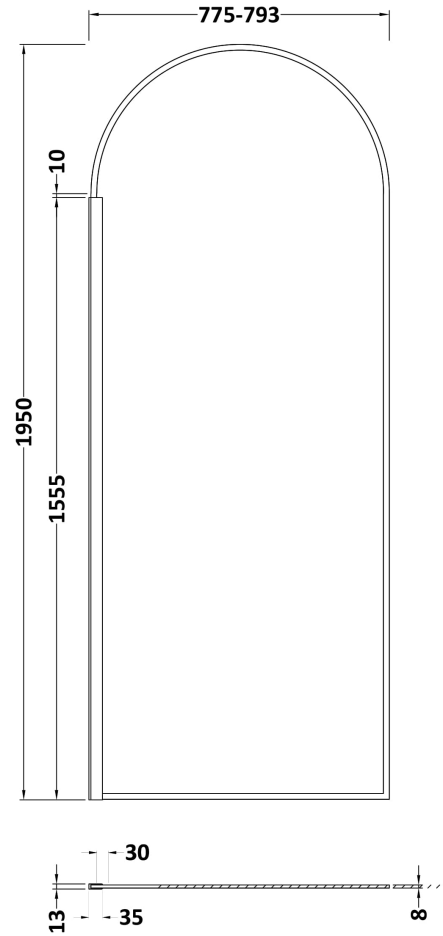

Sales Code: WRSRBP80

Description: 800 Arched Screen Outer Frame 1950X8mm

Product Dimensions

Height (mm):	1950
Width (mm):	793
Depth (mm):	14
Nett Weight (kg):	35.9

Packaging Dimensions

Height (mm):	2070
Width (mm):	850
Length (mm):	60
Gross Weight (kg):	35.9

Packaging Data

Box Colour:	Brown Cardboard Box - Printed
Box Qty:	1
Label Size:	100 x 50
Label Colour:	Not Applicable
Label Qty:	0

Outer Box Dimensions (If Applicable)

Height (mm):	
Width (mm):	
Depth (mm):	
Length (mm):	
Gross Weight (kg):	
Barcode:	5056462638348

Product Details

Country of Origin:	China
Fitting Instruction:	No
CE Approval:	Yes
Profile Material:	Aluminium
Profile Finish:	Matt Black
Adjustments (mm):	775mm-793mm
Entry Width (mm):	N/A
Swing In Dim (mm):	N/A
Swing Out Dim (mm):	N/A
Radius (mm):	Not Applicable
Glass Thickness (mm):	8
Easy Fit:	No
Easy Clean:	No
Handle Style:	Not Applicable
Handle Material:	Not Applicable
Enclosure Design:	Frameless
Wheel Type:	Not Applicable
Support Bar Included:	Support Bar Not Included
Extras:	None