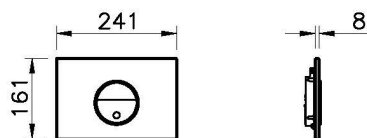

Name Pro Photocelled Control Panel

Collection VitrA Pro

Colour Brushed Chrome

New Yes

Anti-vandal Yes

Product Code: 748-1440

Description

Brushed Chrome

VitrA reserves the right to make changes in products and technical details without prior notice.

All drawings contain the necessary measurements which are subject to standard tolerances. For exact measurements, in particular for customized installation scenarios, it can only be taken from the finished ceramic product.