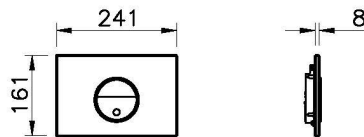

## Description

Shiny Chrome

---

---

VitrA reserves the right to make changes in products and technical details without prior notice.

All drawings contain the necessary measurements which are subject to standard tolerances. For exact measurements, in particular for customized installation scenarios, it can only be taken from the finished ceramic product.