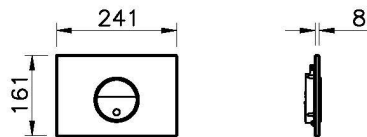

VitrA reserves the right to make changes in products and technical details without prior notice.

All drawings contain the necessary measurements which are subject to standard tolerances. For exact measurements, in particular for customized installation scenarios, it can only be taken from the finished ceramic product.