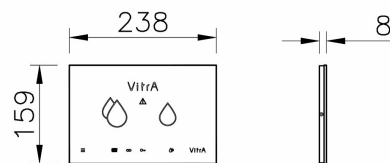

VitrA

Name	Smart Panel
Collection	V-Care
Designer	VitrA Design Team

Product Code: 748-1501

Description

Electronic, Compatible with Slim Frames (748-frames)

VitrA reserves the right to make changes in products and technical details without prior notice.

All drawings contain the necessary measurements which are subject to standard tolerances. For exact measurements, in particular for customized installation scenarios, it can only be taken from the finished ceramic product.