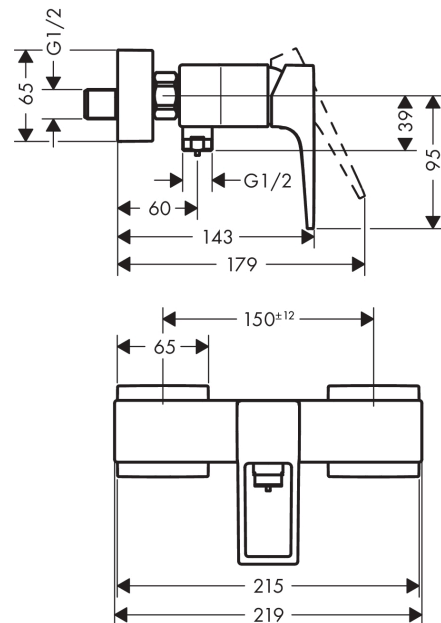

Metropol

Single lever manual shower mixer for exposed installation with loop handle

Surfaces: **chrome** Art. no. : **74560000**

Description

product features

- Connection type: S connections
- Centre distance: 150 mm ± 12 mm
- Flow rate (at 3 bar): 22 l/min
- ceramic cartridge
- Min. operating pressure: 1 bar
- Max. operating pressure: 10 bar
- Maximum temperature can be adjusted on installation
- non-return valve
- hose connection 1/2"
- WRAS 1805328
- WRAS 1805328
- WRAS 1805328
- Kiwa UK 1805706

Article Details

Price excl. VAT

£ 275.00

Certificates

kiwa

Product image

Scale drawing

Metropol
Single lever manual shower mixer for exposed installation with loop handle
 Surfaces: **chrome** Art. no. : **74560000**