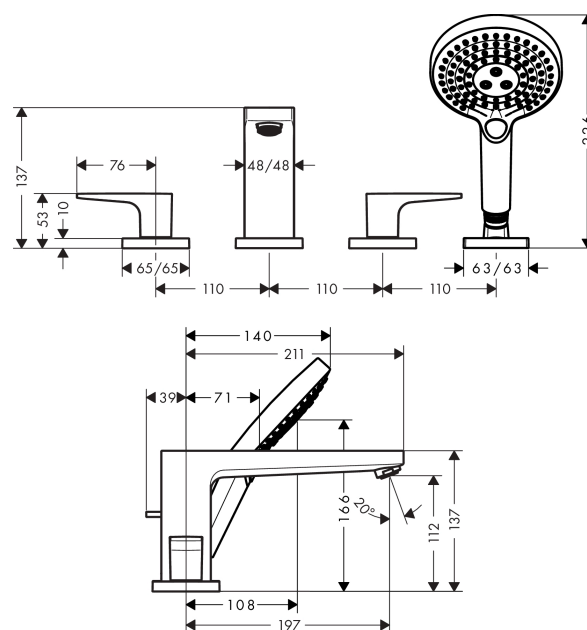

Metropol
4-hole rim-mounted bath mixer with loop handles
 Surfaces: **chrome** Art. no. : **74553000**

Description

product features

- Consists of: 4-hole rim-mounted bath mixer, hand shower, shower holder
- spout 197 mm long
- designed to run 2 outlets
- Connection type: basic set
- Spray type mixer: normal spray
- Spray type hand shower: Rain, RainAir, Whirl
- Maximum pull-out length of hand shower: 1.60 m
- Flow rate (at 3 bar): 22 l/min
- ceramic shut-off cartridges hot/cold 90°
- Min. operating pressure: 1 bar
- Max. operating pressure: 10 bar

Article Details

Price excl. VAT

£ 550.00

Technology

Product image

Scale drawing

Flowchart