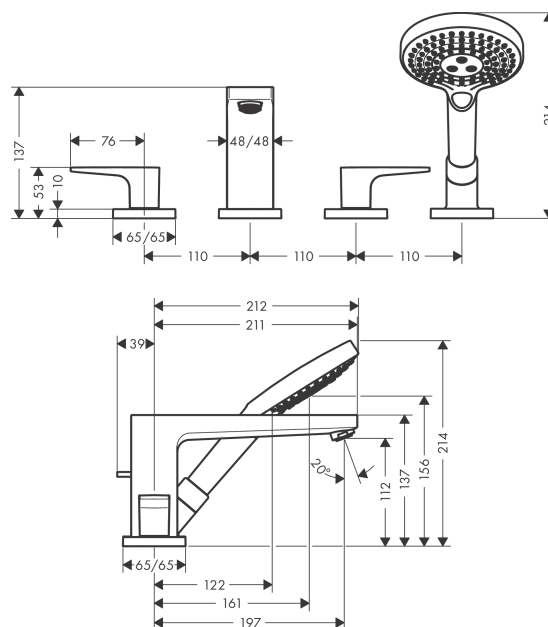

Metropol
4-hole rim-mounted bath mixer with loop handles and Secuflex
 Surfaces: **chrome** Art. no. : **74552000**

Description

product features

- Consists of: 4-hole rim-mounted bath mixer, hand shower, shower holder
- spout 197 mm long
- designed to run 2 outlets
- Connection type: basic set
- Spray type mixer: normal spray
- Spray type hand shower: Rain, RainAir, Whirl
- Maximum pull-out length of hand shower: 1.10 m
- Flow rate (at 3 bar): 22 l/min
- ceramic shut-off cartridges hot/cold 90°
- Min. operating pressure: 1 bar
- Max. operating pressure: 10 bar
- Noise class: I

Article Details

Price excl. VAT

£ 733.33

Technology

Product image

Scale drawing

Flowchart