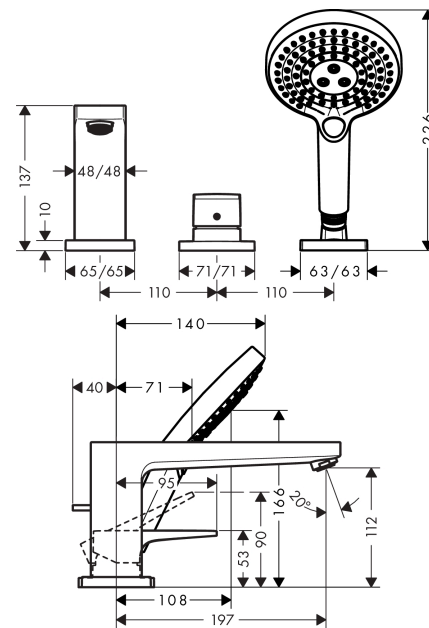

### product features

- Consists of: 3-hole rim-mounted single lever bath mixer, hand shower, shower holder, shower hose
- spout 197 mm long
- designed to run 2 outlets
- Connection type: basic set
- Spray type mixer: normal spray
- Spray type hand shower: Rain, RainAir, Whirl
- Maximum pull-out length of hand shower: 1.60 m
- Flow rate (at 3 bar): 22 l/min
- ceramic cartridge
- Min. operating pressure: 1 bar
- Max. operating pressure: 10 bar
- Maximum temperature can be adjusted on installation

## Scale drawing

**Metropol**  
**3-hole rim-mounted single lever bath mixer with loop handle**  
 Surfaces: **chrome**    Art. no. : **74551000**