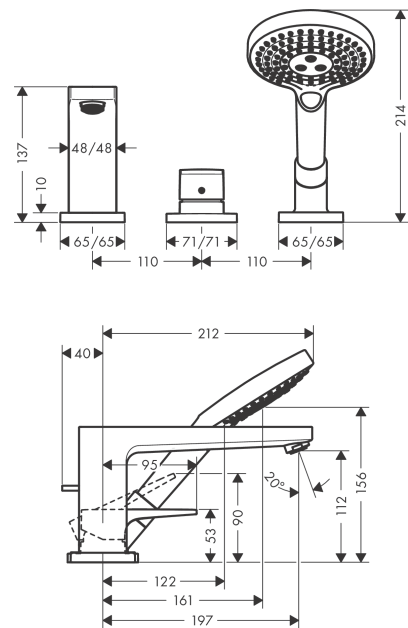

#### product features

- Consists of: 3-hole rim-mounted single lever bath mixer, hand shower, shower holder
- spout 197 mm long
- designed to run 2 outlets
- Connection type: basic set
- Spray type mixer: normal spray
- Spray type hand shower: Rain, RainAir, Whirl
- Maximum pull-out length of hand shower: 1.10 m
- Flow rate (at 3 bar): 22 l/min
- ceramic cartridge
- Min. operating pressure: 1 bar
- Max. operating pressure: 10 bar
- Maximum temperature can be adjusted on installation

### Scale drawing

**Metropol**  
**3-hole rim-mounted single lever bath mixer with loop handle and Secuflex**  
 Surfaces: **chrome** Art. no. : **74550000**