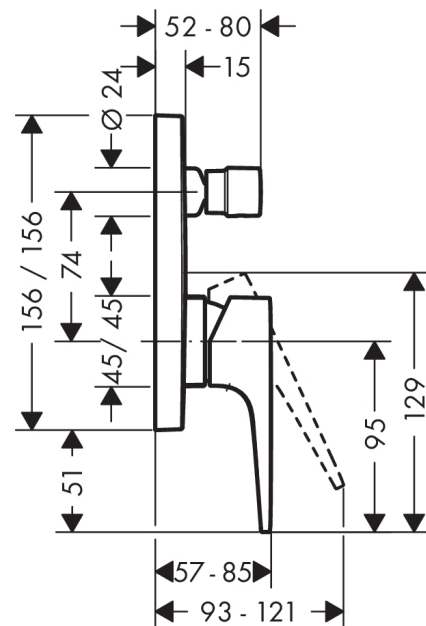

Metropol

Single lever manual bath mixer for concealed installation with loop handle and integrated backflow prevention

Surfaces: **chrome** Art. no. : **74546000**

Description

product features

- designed to run 2 outlets
- Connection type: basic set
- ceramic cartridge
- Min. operating pressure: 1 bar
- Max. operating pressure: 10 bar
- Maximum temperature can be adjusted on installation
- automatically reverts from shower to bath spout when turned off
- Non-return valve
- with silencer
- concealed installation

Article Details

Price excl. VAT

£ 379.17

Product image

Scale drawing

Flowchart