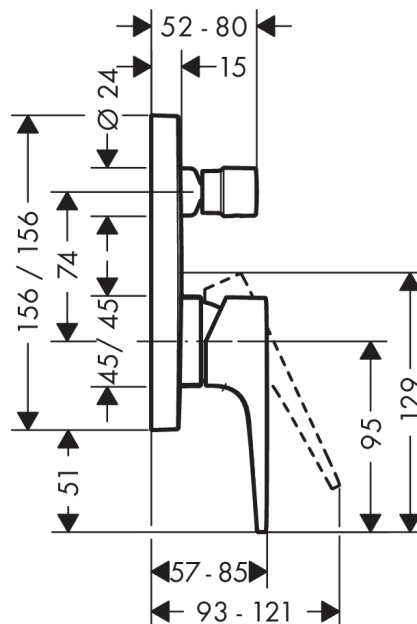

Metropol

Single lever manual bath mixer for concealed installation with loop handle

Surfaces: **chrome** Art. no. : **74545000**

Description

product features

- designed to run 2 outlets
- Connection type: basic set
- ceramic cartridge
- Min. operating pressure: 1 bar
- Max. operating pressure: 10 bar
- Maximum temperature can be adjusted on installation
- automatically reverts from shower to bath spout when turned off
- Non-return valve
- with silencer
- concealed installation
- Noise class: I

Article Details

Price excl. VAT

£ 266.67

Product image

Scale drawing

Flowchart