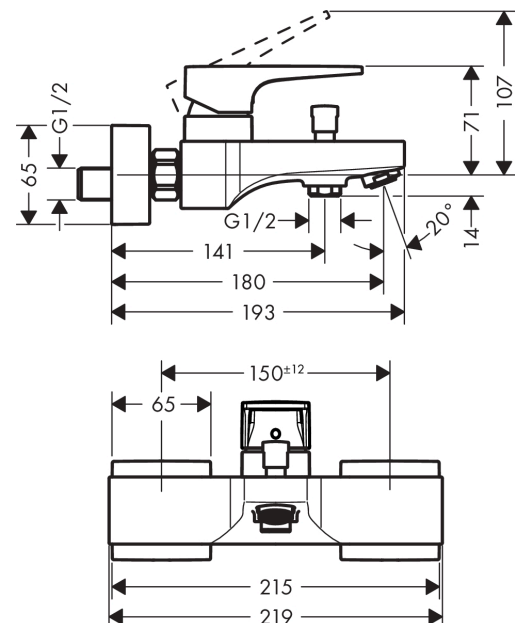

#### product features

- spout 180 mm long
- designed to run 2 outlets
- Connection type: S connections
- Centre distance: 150 mm ± 12 mm
- Spray type mixer: normal spray
- Flow rate (at 3 bar): 22 l/min
- ceramic cartridge
- Min. operating pressure: 1 bar
- Max. operating pressure: 10 bar
- Maximum temperature can be adjusted on installation
- automatically reverts from shower to bath spout when turned off
- Inherently safe against backflow
- with silencer
- exposed design allows easy installation, all working parts are outside of the wall
- WRAS 1805324
- WRAS 1805324
- WRAS 1805324
- Kiwa UK 1805711

### Scale drawing

**Metropol**  
**Single lever manual bath mixer for exposed installation with loop handle**  
 Surfaces: **chrome** Art. no. : **74540000**