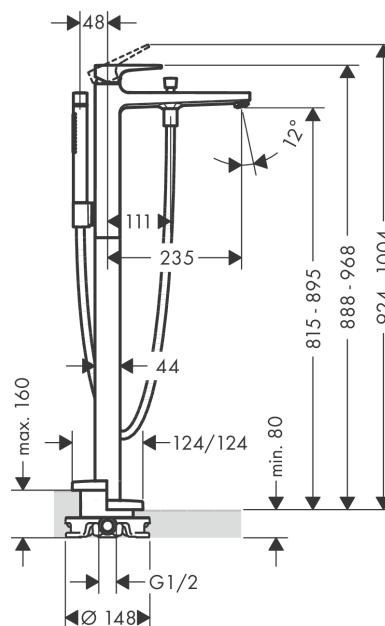

Metropol
Single lever bath mixer floor standing with loop handle
 Surfaces: **chrome** Art. no. : **74532000**

Description

product features

- Consists of: Floor-standing single lever bath mixer, baton hand shower, shower hose, shower holder
- spout 235 mm long
- designed to run 2 outlets
- Connection type: basic set
- Spray type mixer: normal spray
- Spray type hand shower: Rain, MonoRain
- Flow rate (at 3 bar): 21 l/min
- ceramic cartridge
- Min. operating pressure: 1 bar
- Max. operating pressure: 10 bar
- Maximum temperature can be adjusted on installation
- automatically reverts from shower to bath spout when turned off
- Non-return valve
- connection type: basic set

Article Details

Price excl. VAT

£ 1,833.33

Technology

Product image

Scale drawing

Metropol
Single lever bath mixer floor standing with loop handle
 Surfaces: **chrome** Art. no. : **74532000**

Flowchart