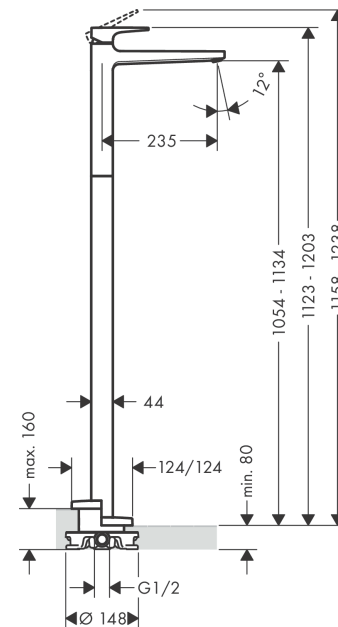

#### product features

- floor standing
- spout 235 mm long
- normal spray
- Flow rate (at 3 bar): 5 l/min
- Min. operating pressure: 1 bar
- Max. operating pressure: 10 bar
- ceramic cartridge
- QuickClean technology for easy limescale removal
- connection type: basic set
- WRAS 1801302
- WRAS 1801302

### Scale drawing