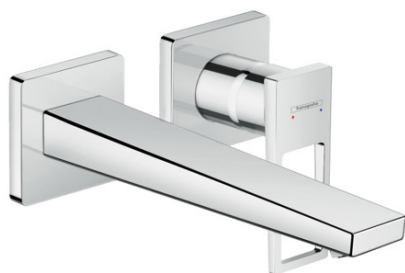

Metropol

Single lever basin mixer with loop handle for concealed installation with spout 225 mm

Surfaces: **chrome** Art. no. : **74526000**

Description

product features

- Consists of: single lever basin mixer for concealed installation, waste set
- wall-mounted
- spout 225 mm long
- normal spray
- Flow rate (at 3 bar): 5 l/min
- Min. operating pressure: 1 bar
- Max. operating pressure: 10 bar
- ceramic cartridge
- free flow non-closing waste
- Material waste set: metal
- handle can be positioned on the right or left, depends on the basic set installation
- QuickClean technology for easy limescale removal
- connection type: basic set
- WRAS 1801300
- WRAS 1801300
- WRAS 1801300
- Kiwa UK 1805708

Article Details

Price excl. VAT

£ 391.67

Technology

Certificates

kiwa

Product image