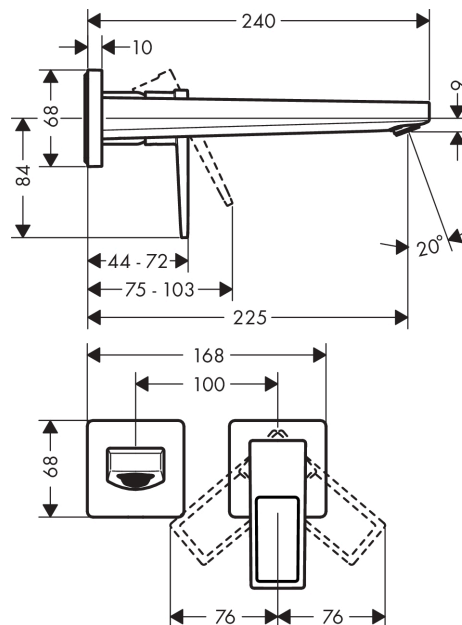

Metropol

Single lever basin mixer with loop handle for concealed installation with spout 225 mm

Surfaces: **chrome** Art. no. : **74526000**

Description

product features

- Consists of: single lever basin mixer for concealed installation, waste set
- wall-mounted
- spout 225 mm long
- normal spray
- Flow rate (at 3 bar): 5 l/min
- Min. operating pressure: 1 bar
- Max. operating pressure: 10 bar
- ceramic cartridge
- free flow non-closing waste
- Material waste set: metal
- handle can be positioned on the right or left, depends on the basic set installation
- QuickClean technology for easy limescale removal
- connection type: basic set
- WRAS 1801300
- WRAS 1801300
- WRAS 1801300
- Kiwa UK 1805708

Article Details

Price excl. VAT

£ 391.67

Technology

Certificates

kiwa

Product image

Scale drawing

Metropol

Single lever basin mixer with loop handle for concealed installation with spout 225 mm

Surfaces: **chrome** Art. no. : **74526000**

Flowchart