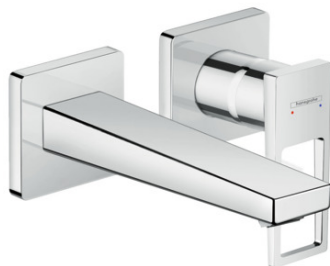

Metropol

Single lever basin mixer with loop handle for concealed installation with spout 16.5 cm

Surfaces: **chrome** Art. no. : **74525000**

Description

product features

- Consists of: single lever basin mixer for concealed installation, waste set
- wall-mounted
- spout 165 mm long
- normal spray
- Flow rate (at 3 bar): 5 l/min
- Min. operating pressure: 1 bar
- Max. operating pressure: 10 bar
- ceramic cartridge
- free flow non-closing waste
- Material waste set: metal
- handle can be positioned on the right or left, depends on the basic set installation
- QuickClean technology for easy limescale removal
- connection type: basic set
- WRAS 1801300
- WRAS 1801300
- WRAS 1801300
- Kiwa UK 1805708

Article Details

Price excl. VAT

£ 379.17

Technology

Certificates

kiwa

Product image