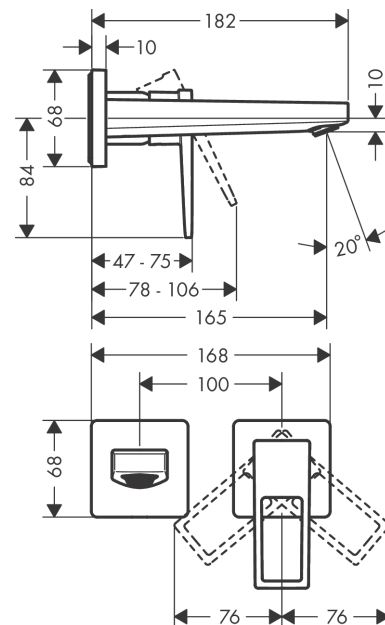

#### product features

- Consists of: single lever basin mixer for concealed installation, waste set
- wall-mounted
- spout 165 mm long
- normal spray
- Flow rate (at 3 bar): 5 l/min
- Min. operating pressure: 1 bar
- Max. operating pressure: 10 bar
- ceramic cartridge
- free flow non-closing waste
- Material waste set: metal
- handle can be positioned on the right or left, depends on the basic set installation
- QuickClean technology for easy limescale removal
- connection type: basic set
- WRAS 1801300
- WRAS 1801300
- WRAS 1801300
- Kiwa UK 1805708

### Scale drawing

## Metropol

Single lever basin mixer with loop handle for concealed installation with spout 16.5 cm

Surfaces: **chrome** Art. no. : **74525000**