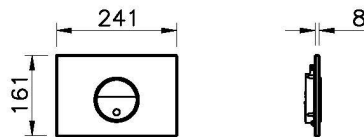

Name Pro Photocelled Control Panel

Collection VitrA Pro

Colour Brushed Chrome

New Yes

Anti-vandal Yes

Product Code: 742-1440

Description

Brushed Chrome (For regular frame)

VitrA reserves the right to make changes in products and technical details without prior notice.

All drawings contain the necessary measurements which are subject to standard tolerances. For exact measurements, in particular for customized installation scenarios, it can only be taken from the finished ceramic product.