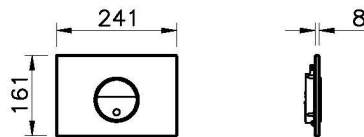

Name	Pro Photocelled Flush Plate
Collection	VitrA Pro
Colour	Polished Chrome
New	Yes
Anti-vandal	Yes

Product Code: 742-1421

Description

Chrome, for Regular Frames

VitrA reserves the right to make changes in products and technical details without prior notice.

All drawings contain the necessary measurements which are subject to standard tolerances. For exact measurements, in particular for customized installation scenarios, it can only be taken from the finished ceramic product.