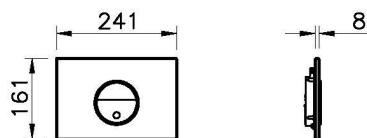

Name	Pro Photocelled Control Panel
Collection	VitrA Pro
Colour	Gold
New	Yes
Anti-vandal	Yes

Product Code: 742-1420

Description

Gold (For regular frame)

VitrA reserves the right to make changes in products and technical details without prior notice.

All drawings contain the necessary measurements which are subject to standard tolerances. For exact measurements, in particular for customized installation scenarios, it can only be taken from the finished ceramic product.