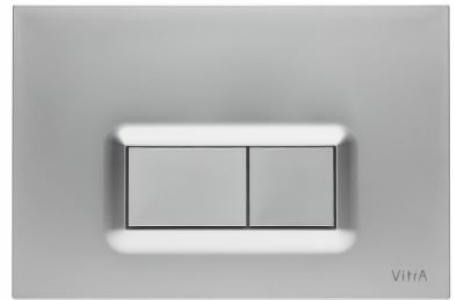

Name Loop R Mechanical Control Panel

Collection Loop R

Colour Matt Chrome

Product Code: 740-0685

Description

Matt Chrome

VitrA reserves the right to make changes in products and technical details without prior notice.