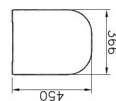

#### Description

Soft Closing

---

---

VitrA reserves the right to make changes in products and technical details without prior notice.

All drawings contain the necessary measurements which are subject to standard tolerances. For exact measurements, in particular for customized installation scenarios, it can only be taken from the finished ceramic product.