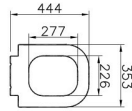

#### Description

Duroplast, Metal menteşeli, üstten sıkmalı

VitrA reserves the right to make changes in products and technical details without prior notice.

All drawings contain the necessary measurements which are subject to standard tolerances. For exact measurements, in particular for customized installation scenarios, it can only be taken from the finished ceramic product.