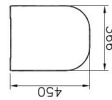

#### Description

Duroplast, Metal menteşeli, üstten sıkmalı

VitrA reserves the right to make changes in products and technical details without prior notice.

All drawings contain the necessary measurements which are subject to standard tolerances. For exact measurements, in particular for customized installation scenarios, it can only be taken from the finished ceramic product.