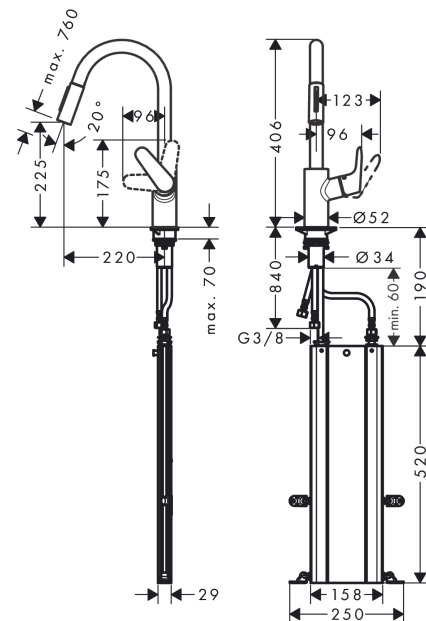

Focus M41

Single lever kitchen mixer 240 with pull-out spray and sBox, 2 spray modes

Surfaces: stainless steel finish Art. no. : 73880800

Description

product features

- Consists of: Single lever kitchen mixer, hose box
- ComfortZone 240 provides space for greater freedom of movement
- Swivel spout adjustable in 2 steps to 110° or 150°
- laminar spray and spray jet
- lockable shower spray, spray return through pressing spray diverter
- MagFit magnetic shower support
- Maximum flow rate (at 3 bar): 9.5 l/min
- Operating pressure: min. 1 bar/max. 10 bar
- ceramic cartridge
- 3/8" hose connections
- integrated non-return valve
- operating pressure: min 1 bar / max. 10 bar

Article Details

Price excl. VAT

£ 441.67

Technology

Certificates

kiwa

Product image

Scale drawing

Focus M41

Single lever kitchen mixer 240 with pull-out spray and sBox, 2 spray modes

Surfaces: stainless steel finish Art. no. : 73880800

Flowchart