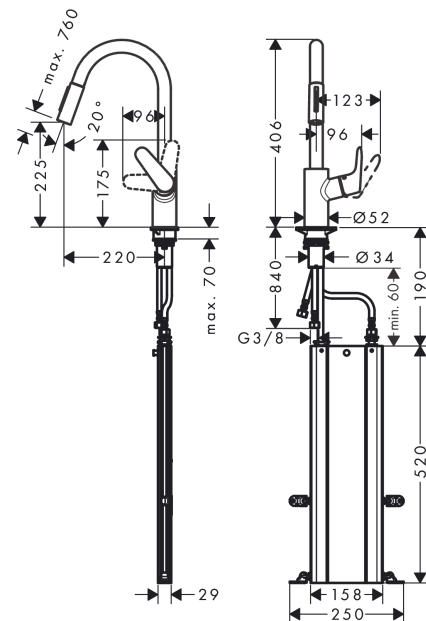

Focus M41

Single lever kitchen mixer 240 with pull-out spray and sBox, 2 spray modes

Surfaces: chrome Art. no. : 73880000

Description

product features

- Consists of: Single lever kitchen mixer, hose box
- ComfortZone 240 provides space for greater freedom of movement
- Swivel spout adjustable in 2 steps to 110° or 150°
- laminar spray and spray jet
- lockable shower spray, spray return through pressing spray diverter
- MagFit magnetic shower support
- Maximum flow rate (at 3 bar): 9.5 l/min
- Operating pressure: min. 1 bar/max. 10 bar
- ceramic cartridge
- 3/8" hose connections
- integrated non-return valve
- operating pressure: min 1 bar / max. 10 bar

Article Details

Price excl. VAT

£ 375.00

Technology

Certificates

kiwa

Product image

Scale drawing

Focus M41

Single lever kitchen mixer 240 with pull-out spray and sBox, 2 spray modes

Surfaces: chrome Art. no. : 73880000

Flowchart