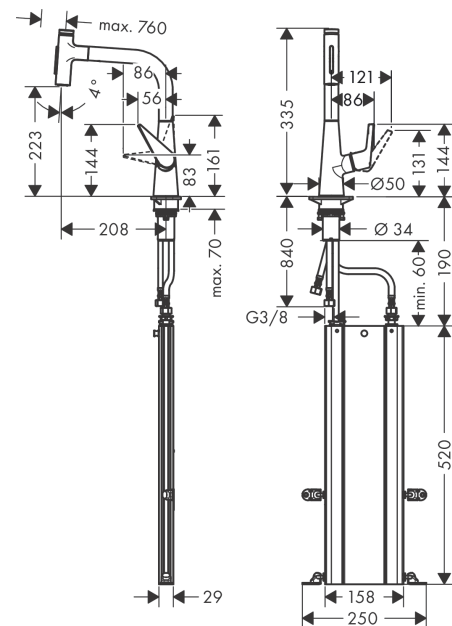

Talis Select M51

Single lever kitchen mixer 220 with pull-out spray and sBox, 2 spray modes

Surfaces: **chrome** Art. no. : **73868000**

Description

product features

- Consists of: Single lever kitchen mixer, hose box
- ComfortZone 220 provides space for greater freedom of movement
- Swivel spout adjustable in 2 steps to 110° or 150°
- laminar spray and spray jet
- lockable shower spray, spray returns through pressing spray diverter and spray returns automatically through handle closing
- Select button for a comfortable start/stop of the water flow
- MagFit magnetic shower support
- Maximum flow rate (at 3 bar): 8 l/min
- Operating pressure: min. 1 bar/max. 10 bar
- ceramic cartridge
- 3/8" hose connections
- integrated non-return valve
- sBox for quiet, smooth and protected hose guidance in the cabinet, under the countertop, with extension length up to 76 cm

Article Details

Price excl. VAT

£ 458.33

Technology

Certificates

kiwa

Product image

Scale drawing

Talis Select M51
Single lever kitchen mixer 220 with pull-out spray and sBox, 2 spray modes
 Surfaces: **chrome** Art. no. : **73868000**

Flowchart

The consumption was measured in combination with the appropriate fittings (thermostat/mixer/in-wall valve) to reflect actual application in practice.