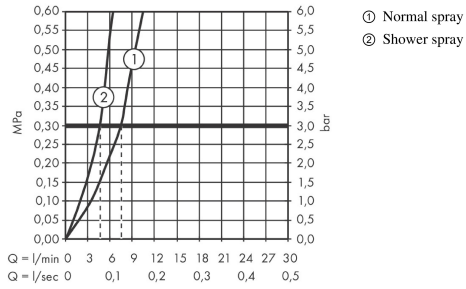

Talis Select M51

Single lever kitchen mixer 220 with pull-out spray and sBox, 2 spray modes

Surfaces: **chrome** Art. no. : **73868000**

Description

product features

- Consists of: Single lever kitchen mixer, hose box
- ComfortZone 220 provides space for greater freedom of movement
- Swivel spout adjustable in 2 steps to 110° or 150°
- laminar spray and spray jet
- lockable shower spray, spray returns through pressing spray diverter and spray returns automatically through handle closing
- Select button for a comfortable start/stop of the water flow
- MagFit magnetic shower support
- Maximum flow rate (at 3 bar): 8 l/min
- Operating pressure: min. 1 bar/max. 10 bar
- ceramic cartridge
- 3/8" hose connections
- integrated non-return valve
- sBox for quiet, smooth and protected hose guidance in the cabinet, under the countertop, with extension length up to 76 cm

Article Details

Price excl. VAT

£ 458.33

Technology

Certificates

kiwa

Product image

Scale drawing

Talis Select M51
Single lever kitchen mixer 220 with pull-out spray and sBox, 2 spray modes
 Surfaces: **chrome** Art. no. : **73868000**

Flowchart

The consumption was measured in combination with the appropriate fittings (thermostat/mixer/in-wall valve) to reflect actual application in practice.