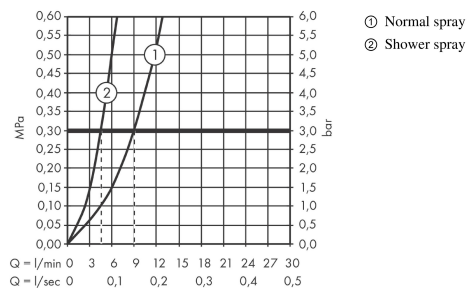

Talis Select M51

Single lever kitchen mixer 300 with pull-out spray and sBox, 2 spray modes

Surfaces: stainless steel finish Art. no. : 73867800

Description

product features

- Consists of: Single lever kitchen mixer, hose box
- ComfortZone 300 provides space for greater freedom of movement
- Swivel spout adjustable in 2 steps to 110° or 150°
- laminar spray and spray jet
- lockable shower spray, spray returns through pressing spray diverter and spray returns automatically through handle closing
- Select button for a comfortable start/stop of the water flow
- MagFit magnetic shower support
- Maximum flow rate (at 3 bar): 8 l/min
- Operating pressure: min. 1 bar/max. 10 bar
- ceramic cartridge
- 3/8" hose connections
- integrated non-return valve
- sBox for quiet, smooth and protected hose guidance in the cabinet, under the countertop, with extension length up to 76 cm

Talis Select M51

Single lever kitchen mixer 300 with pull-out spray and sBox, 2 spray modes

Surfaces: stainless steel finish Art. no. : 73867800

Flowchart

The consumption was measured in combination with the appropriate fittings (thermostat/mixer/in-wall valve) to reflect actual application in practice.