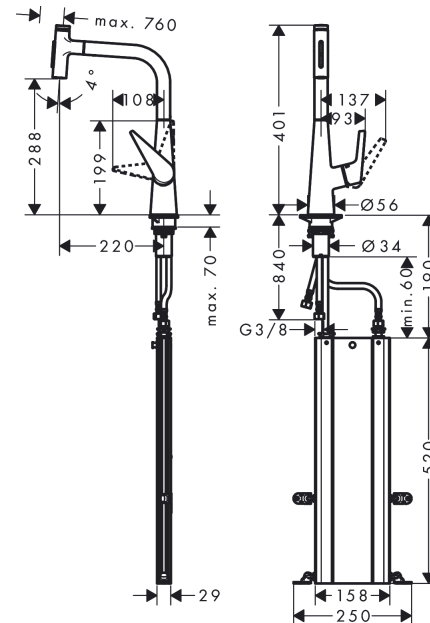

Talis Select M51

Single lever kitchen mixer 300 with pull-out spray and sBox, 2 spray modes

Surfaces: stainless steel finish Art. no. : 73867800

Description

product features

- Consists of: Single lever kitchen mixer, hose box
- ComfortZone 300 provides space for greater freedom of movement
- Swivel spout adjustable in 2 steps to 110° or 150°
- laminar spray and spray jet
- lockable shower spray, spray returns through pressing spray diverter and spray returns automatically through handle closing
- Select button for a comfortable start/stop of the water flow
- MagFit magnetic shower support
- Maximum flow rate (at 3 bar): 8 l/min
- Operating pressure: min. 1 bar/max. 10 bar
- ceramic cartridge
- 3/8" hose connections
- integrated non-return valve
- sBox for quiet, smooth and protected hose guidance in the cabinet, under the countertop, with extension length up to 76 cm

Article Details

Price excl. VAT

£ 641.67

Technology

Certificates

kiwa

Product image

Scale drawing

Talis Select M51

Single lever kitchen mixer 300 with pull-out spray and sBox, 2 spray modes

Surfaces: stainless steel finish Art. no. : 73867800

Flowchart

The consumption was measured in combination with the appropriate fittings (thermostat/mixer/in-wall valve) to reflect actual application in practice.