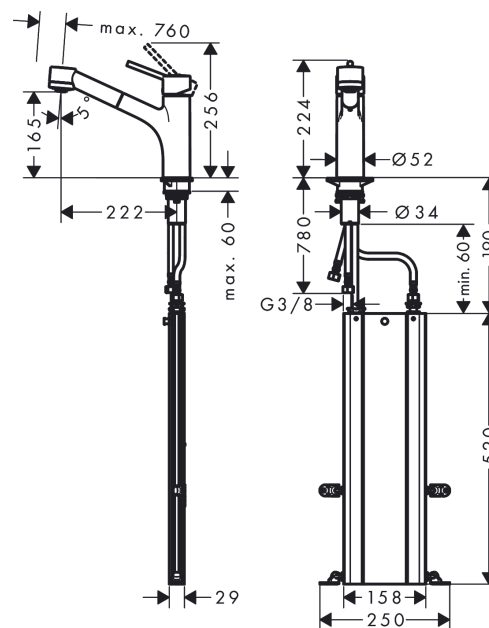

Talis M52

Single lever kitchen mixer 170 with pull-out spray and sBox, 2 spray modes

Surfaces: stainless steel finish Art. no. : 73860800

Description

product features

- Consists of: Single lever kitchen mixer, hose box
- ComfortZone 170 provides space for greater freedom of movement
- Swivel spout 150°
- normal and spray jet
- lockable shower spray, spray return automatically through handle closing
- Maximum flow rate (at 3 bar): 10 l/min
- Operating pressure: min. 1 bar/max. 10 bar
- ceramic cartridge
- 3/8" hose connections
- integrated non-return valve

Article Details

Price excl. VAT

£ 541.67

Technology

Certificates

kiwa

Product image

Scale drawing