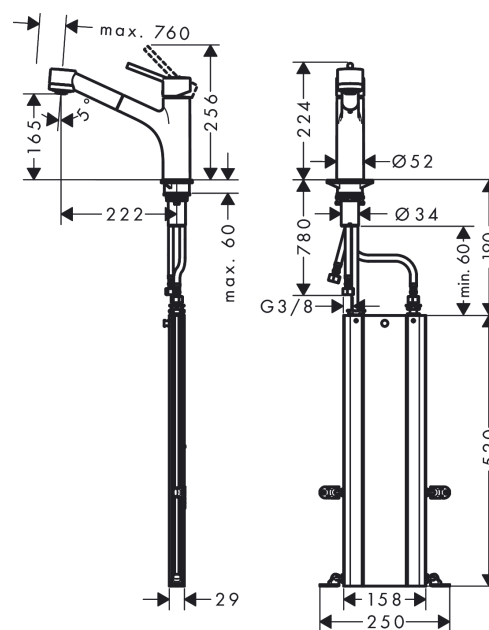

Talis M52

Single lever kitchen mixer 170 with pull-out spray and sBox, 2 spray modes

Surfaces: **chrome** Art. no. : **73860000**

Description

product features

- Consists of: Single lever kitchen mixer, hose box
- ComfortZone 170 provides space for greater freedom of movement
- Swivel spout 150°
- normal and spray jet
- lockable shower spray, spray return automatically through handle closing
- Maximum flow rate (at 3 bar): 10 l/min
- Operating pressure: min. 1 bar/max. 10 bar
- ceramic cartridge
- 3/8" hose connections
- integrated non-return valve

Article Details

Price excl. VAT

£ 429.17

Technology

Certificates

kiwa

Product image

Scale drawing