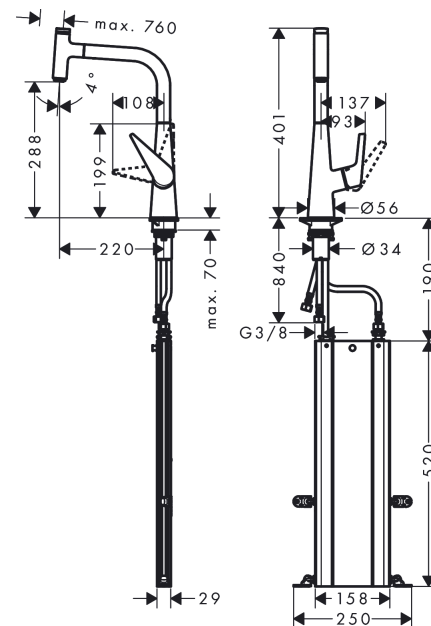

Talis Select M51

Single lever kitchen mixer 300 with pull-out spout and sBox, single spray mode

Surfaces: stainless steel finish Art. no. : 73853800

Description

product features

- Consists of: Single lever kitchen mixer, hose box
- ComfortZone 300 provides space for greater freedom of movement
- Swivel spout adjustable in 2 steps to 110° or 150°
- normal spray
- Select button for a comfortable start/stop of the water flow
- MagFit magnetic shower support
- Maximum flow rate (at 3 bar): 8 l/min
- Operating pressure: min. 1 bar/max. 10 bar
- ceramic cartridge
- 3/8" hose connections
- integrated non-return valve
- operating pressure: min 1 bar / max. 10 bar

Article Details

Price excl. VAT

£ 708.33

Technology

Certificates

kiwa

Product image

Scale drawing

Talis Select M51

Single lever kitchen mixer 300 with pull-out spout and sBox, single spray mode

Surfaces: stainless steel finish Art. no. : 73853800

Flowchart