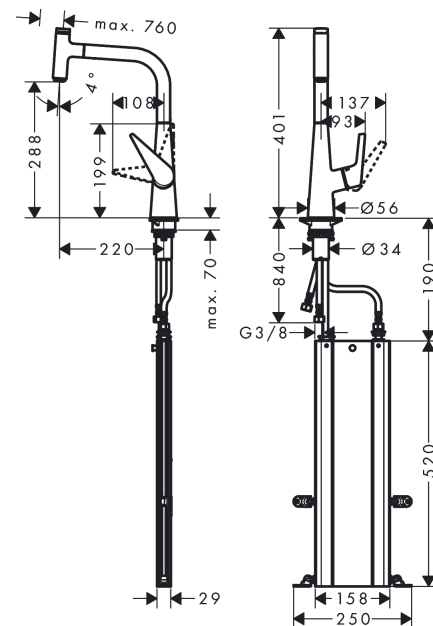

Talis Select M51

Single lever kitchen mixer 300 with pull-out spout and sBox, single spray mode

Surfaces: chrome Art. no. : 73853000

Description

product features

- Consists of: Single lever kitchen mixer, hose box
- ComfortZone 300 provides space for greater freedom of movement
- Swivel spout adjustable in 2 steps to 110° or 150°
- normal spray
- Select button for a comfortable start/stop of the water flow
- MagFit magnetic shower support
- Maximum flow rate (at 3 bar): 8 l/min
- Operating pressure: min. 1 bar/max. 10 bar
- ceramic cartridge
- 3/8" hose connections
- integrated non-return valve
- operating pressure: min 1 bar / max. 10 bar

Article Details

Price excl. VAT

£ 529.17

Technology

Certificates

kiwa

Product image

Scale drawing

Talis Select M51

Single lever kitchen mixer 300 with pull-out spout and sBox, single spray mode

Surfaces: chrome Art. no. : 73853000

Flowchart