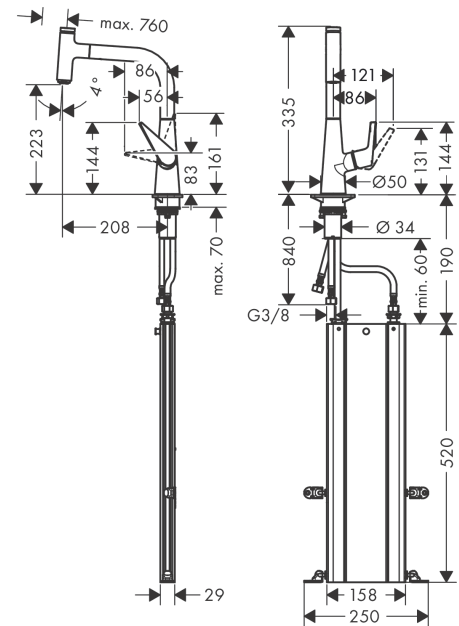

Talis Select M51

Single lever kitchen mixer 220 with pull-out spout and sBox, single spray mode

Surfaces: stainless steel finish Art. no. : 73852800

Description

product features

- Consists of: Single lever kitchen mixer, hose box
- ComfortZone 220 provides space for greater freedom of movement
- Swivel spout adjustable in 2 steps to 110° or 150°
- normal spray
- Select button for a comfortable start/stop of the water flow
- MagFit magnetic shower support
- Maximum flow rate (at 3 bar): 20 l/min
- Operating pressure: min. 1 bar/max. 10 bar
- ceramic cartridge
- 3/8" hose connections
- integrated non-return valve
- operating pressure: min 1 bar / max. 10 bar

Article Details

Price excl. VAT

£ 633.33

Technology

Certificates

kiwa

Product image

Scale drawing

Talis Select M51

Single lever kitchen mixer 220 with pull-out spout and sBox, single spray mode

Surfaces: stainless steel finish Art. no. : 73852800

Flowchart