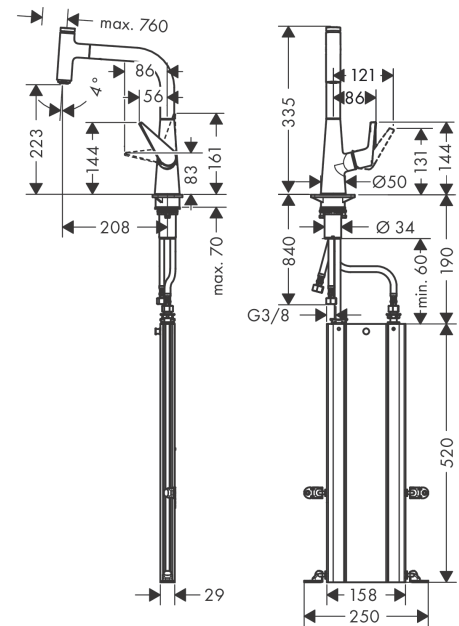

Talis Select M51

Single lever kitchen mixer 220 with pull-out spout and sBox, single spray mode

Surfaces: **chrome** Art. no. : **73852000**

Description

product features

- Consists of: Single lever kitchen mixer, hose box
- ComfortZone 220 provides space for greater freedom of movement
- Swivel spout adjustable in 2 steps to 110° or 150°
- normal spray
- Select button for a comfortable start/stop of the water flow
- MagFit magnetic shower support
- Maximum flow rate (at 3 bar): 20 l/min
- Operating pressure: min. 1 bar/max. 10 bar
- ceramic cartridge
- 3/8" hose connections
- integrated non-return valve
- operating pressure: min 1 bar / max. 10 bar

Article Details

Price excl. VAT

£ 500.00

Technology

Certificates

kiwa

Product image

Scale drawing

Talis Select M51
Single lever kitchen mixer 220 with pull-out spout and sBox, single spray mode
 Surfaces: **chrome** Art. no. : **73852000**

Flowchart