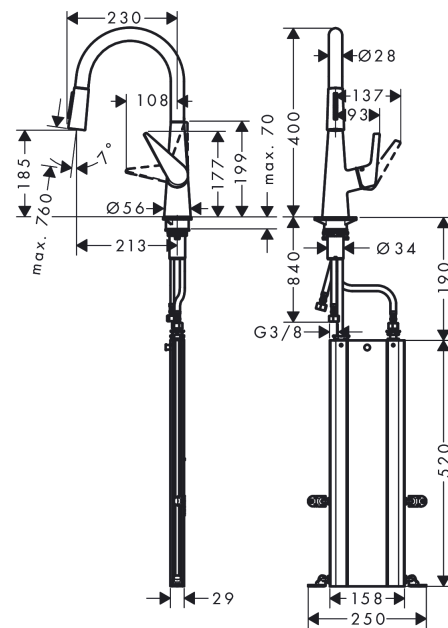

Talis M51

Single lever kitchen mixer 200 with pull-out spray and sBox, 2 spray modes

Surfaces: **stainless steel finish** Art. no. : **73851800**

Description

product features

- Consists of: Single lever kitchen mixer, hose box
- ComfortZone 200 provides space for greater freedom of movement
- Swivel spout adjustable in 2 steps to 110° or 150°
- laminar spray and spray jet
- lockable shower spray, spray return through pressing spray diverter
- MagFit magnetic shower support
- Maximum flow rate (at 3 bar): 8 l/min
- Operating pressure: min. 1 bar/max. 10 bar
- ceramic cartridge
- 3/8" hose connections
- integrated non-return valve
- operating pressure: min 1 bar / max. 10 bar

Article Details

Price excl. VAT

£ 583.33

Technology

Certificates

kiwa

Product image

Scale drawing

Talis M51

Single lever kitchen mixer 200 with pull-out spray and sBox, 2 spray modes

Surfaces: stainless steel finish Art. no. : 73851800

Flowchart