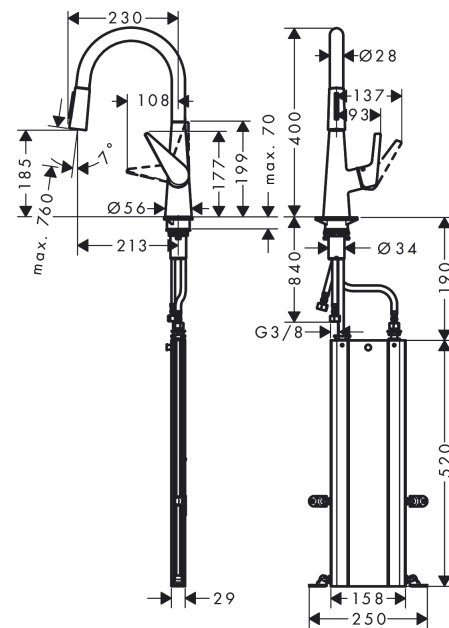

Talis M51

Single lever kitchen mixer 200 with pull-out spray and sBox, 2 spray modes

Surfaces: **chrome** Art. no. : **73851000**

Description

product features

- Consists of: Single lever kitchen mixer, hose box
- ComfortZone 200 provides space for greater freedom of movement
- Swivel spout adjustable in 2 steps to 110° or 150°
- laminar spray and spray jet
- lockable shower spray, spray return through pressing spray diverter
- MagFit magnetic shower support
- Maximum flow rate (at 3 bar): 8 l/min
- Operating pressure: min. 1 bar/max. 10 bar
- ceramic cartridge
- 3/8" hose connections
- integrated non-return valve
- operating pressure: min 1 bar / max. 10 bar

Article Details

Price excl. VAT

£ 475.00

Technology

Certificates

kiwa

Product image

Scale drawing

Talis M51

Single lever kitchen mixer 200 with pull-out spray and sBox, 2 spray modes

Surfaces: chrome Art. no. : 73851000

Flowchart