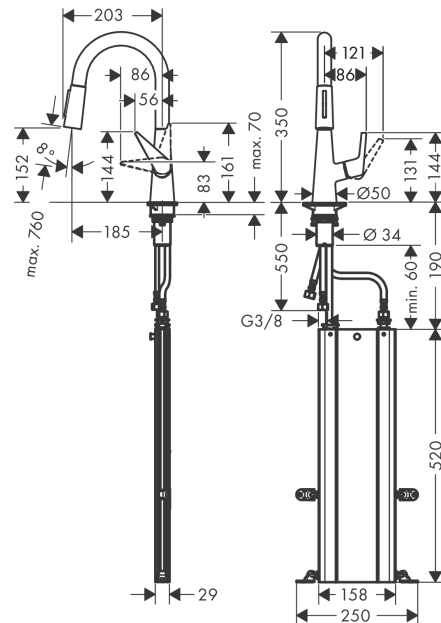

Talis M51

Single lever kitchen mixer 160 with pull-out spray and sBox, 2 spray modes

Surfaces: stainless steel finish Art. no. : 73850800

Description

product features

- Consists of: Single lever kitchen mixer, hose box
- ComfortZone 160 provides space for greater freedom of movement
- Swivel spout adjustable in 2 steps to 110° or 150°
- laminar spray and spray jet
- lockable shower spray, spray return through pressing spray diverter
- MagFit magnetic shower support
- Maximum flow rate (at 3 bar): 8 l/min
- Operating pressure: min. 1 bar/max. 10 bar
- ceramic cartridge
- 3/8" hose connections
- integrated non-return valve

Article Details

Price excl. VAT

£ 520.83

Technology

Certificates

kiwa

Product image

Scale drawing

Flowchart