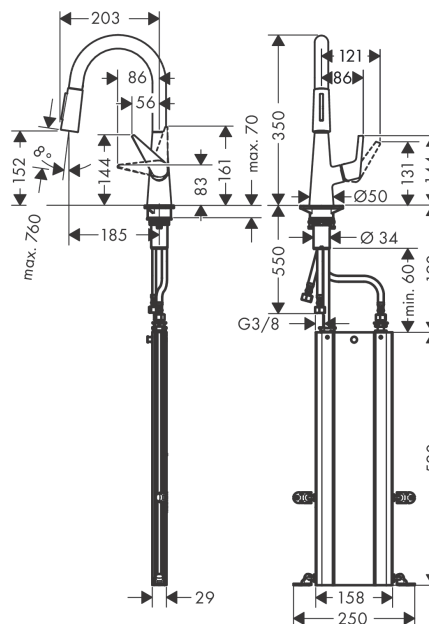

Talis M51

Single lever kitchen mixer 160 with pull-out spray and sBox, 2 spray modes

Surfaces: **chrome** Art. no. : **73850000**

Description

product features

- Consists of: Single lever kitchen mixer, hose box
- ComfortZone 160 provides space for greater freedom of movement
- Swivel spout adjustable in 2 steps to 110° or 150°
- laminar spray and spray jet
- lockable shower spray, spray return through pressing spray diverter
- MagFit magnetic shower support
- Maximum flow rate (at 3 bar): 8 l/min
- Operating pressure: min. 1 bar/max. 10 bar
- ceramic cartridge
- 3/8" hose connections
- integrated non-return valve

Article Details

Price excl. VAT

£ 400.00

Technology

Certificates

kiwa

Product image

Scale drawing