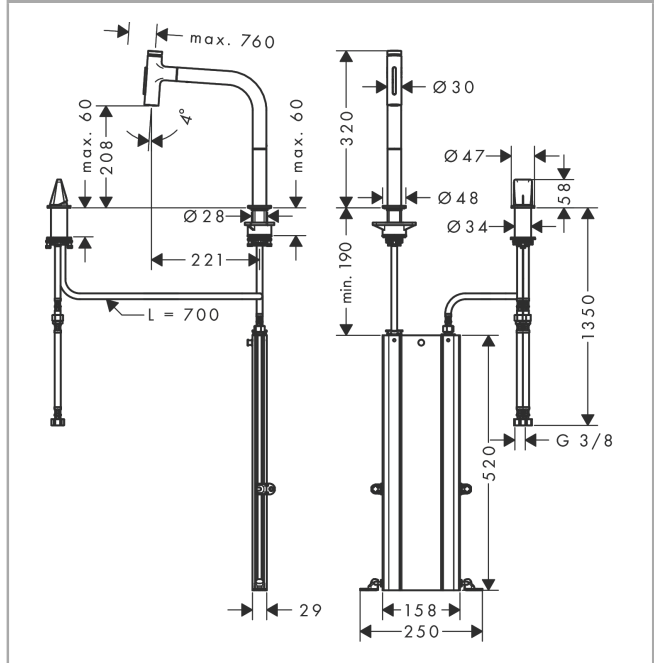

Metris Select M71

2-hole single lever kitchen mixer 200 with pull-out spray and sBox, 2 spray modes

Surfaces: stainless steel finish Art. no. : 73818800

Description

product features

- Consists of: 2-hole single lever kitchen mixer, control unit, hose box
- ComfortZone 200 provides space for greater freedom of movement
- Swivel spout adjustable in 2 steps to 110° or 150°
- flexible position of mixer controls, 2 tap holes with Ø 35 mm required
- laminar spray and spray jet
- lockable shower spray, spray returns through pressing spray diverter and spray returns automatically through handle closing
- Select button for a comfortable start/stop of the water flow
- MagFit magnetic shower support
- Maximum flow rate (at 3 bar): 8 l/min
- Operating pressure: min. 1 bar/max. 10 bar
- ceramic cartridge
- 3/8" hose connections
- integrated non-return valve
- sBox for quiet, smooth and protected hose guidance in the cabinet, under the countertop, with extension length up to 76 cm

Article Details

Price excl. VAT

£ 725.00

Technology

Product image

Scale drawing

Metris Select M71

2-hole single lever kitchen mixer 200 with pull-out spray and sBox, 2 spray modes

Surfaces: stainless steel finish Art. no. : 73818800

Flowchart

The consumption was measured in combination with the appropriate fittings (thermostat/mixer/in-wall valve) to reflect actual application in practice.