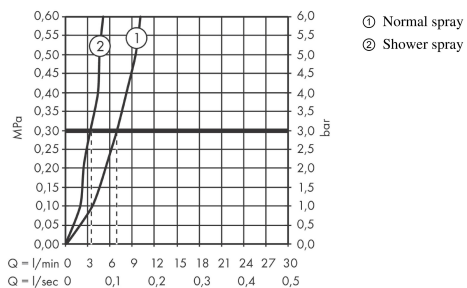

Metris Select M71

2-hole single lever kitchen mixer 200 with pull-out spray and sBox, 2 spray modes

Surfaces: stainless steel finish Art. no. : 73818800

Description

product features

- Consists of: 2-hole single lever kitchen mixer, control unit, hose box
- ComfortZone 200 provides space for greater freedom of movement
- Swivel spout adjustable in 2 steps to 110° or 150°
- flexible position of mixer controls, 2 tap holes with Ø 35 mm required
- laminar spray and spray jet
- lockable shower spray, spray returns through pressing spray diverter and spray returns automatically through handle closing
- Select button for a comfortable start/stop of the water flow
- MagFit magnetic shower support
- Maximum flow rate (at 3 bar): 8 l/min
- Operating pressure: min. 1 bar/max. 10 bar
- ceramic cartridge
- 3/8" hose connections
- integrated non-return valve
- sBox for quiet, smooth and protected hose guidance in the cabinet, under the countertop, with extension length up to 76 cm

Article Details

Price excl. VAT

£ 725.00

Technology

Product image

Scale drawing

Metris Select M71

2-hole single lever kitchen mixer 200 with pull-out spray and sBox, 2 spray modes

Surfaces: stainless steel finish Art. no. : 73818800

Flowchart

The consumption was measured in combination with the appropriate fittings (thermostat/mixer/in-wall valve) to reflect actual application in practice.