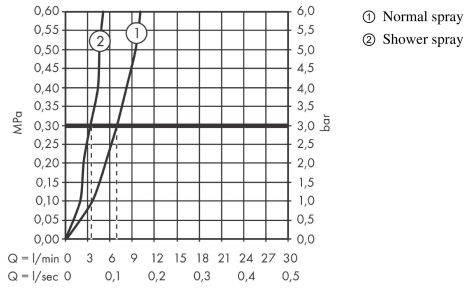

Metris Select M71

2-hole single lever kitchen mixer 200 with pull-out spray and sBox, 2 spray modes

Surfaces: **matt black** Art. no. : **73818670**

Description

product features

- Consists of: 2-hole single lever kitchen mixer, control unit, hose box
- ComfortZone 200 provides space for greater freedom of movement
- Swivel spout adjustable in 2 steps to 110° or 150°
- flexible position of mixer controls, 2 tap holes with Ø 35 mm required
- laminar spray and spray jet
- lockable shower spray, spray returns through pressing spray diverter and spray returns automatically through handle closing
- Select button for a comfortable start/stop of the water flow
- MagFit magnetic shower support
- Maximum flow rate (at 3 bar): 8 l/min
- Operating pressure: min. 1 bar/max. 10 bar
- ceramic cartridge
- 3/8" hose connections
- integrated non-return valve
- sBox for quiet, smooth and protected hose guidance in the cabinet, under the countertop, with extension length up to 76 cm

Article Details

Price excl. VAT

£ 770.00

Technology

Product image

Scale drawing

Metris Select M71

2-hole single lever kitchen mixer 200 with pull-out spray and sBox, 2 spray modes

Surfaces: **matt black** Art. no. : **73818670**

Flowchart

The consumption was measured in combination with the appropriate fittings (thermostat/mixer/in-wall valve) to reflect actual application in practice.