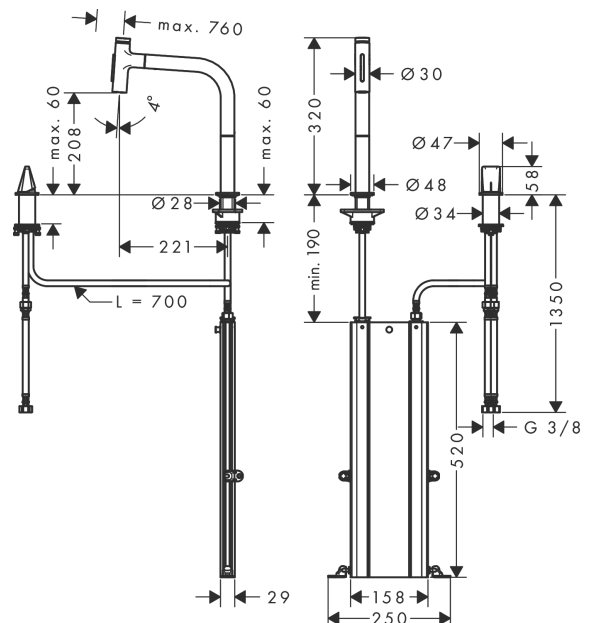

Metris Select M71

2-hole single lever kitchen mixer 200 with pull-out spray and sBox, 2 spray modes

Surfaces: **matt black** Art. no. : **73818670**

Description

product features

- Consists of: 2-hole single lever kitchen mixer, control unit, hose box
- ComfortZone 200 provides space for greater freedom of movement
- Swivel spout adjustable in 2 steps to 110° or 150°
- flexible position of mixer controls, 2 tap holes with Ø 35 mm required
- laminar spray and spray jet
- lockable shower spray, spray returns through pressing spray diverter and spray returns automatically through handle closing
- Select button for a comfortable start/stop of the water flow
- MagFit magnetic shower support
- Maximum flow rate (at 3 bar): 8 l/min
- Operating pressure: min. 1 bar/max. 10 bar
- ceramic cartridge
- 3/8" hose connections
- integrated non-return valve
- sBox for quiet, smooth and protected hose guidance in the cabinet, under the countertop, with extension length up to 76 cm

Article Details

Price excl. VAT

£ 770.00

Technology

Product image

Scale drawing

Metris Select M71

2-hole single lever kitchen mixer 200 with pull-out spray and sBox, 2 spray modes

Surfaces: **matt black** Art. no. : **73818670**

Flowchart

The consumption was measured in combination with the appropriate fittings (thermostat/mixer/in-wall valve) to reflect actual application in practice.