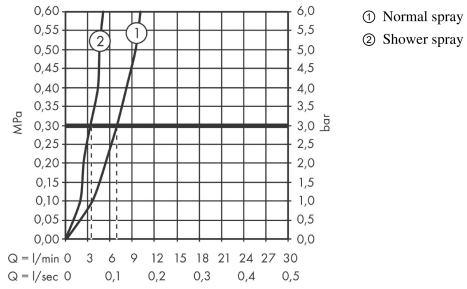

Metris Select M71

2-hole single lever kitchen mixer 200 with pull-out spray and sBox, 2 spray modes

Surfaces: **brushed black chrome** Art. no. : **73818340**

Description

product features

- Consists of: 2-hole single lever kitchen mixer, control unit, hose box
- ComfortZone 200 provides space for greater freedom of movement
- Swivel spout adjustable in 2 steps to 110° or 150°
- flexible position of mixer controls, 2 tap holes with Ø 35 mm required
- laminar spray and spray jet
- lockable shower spray, spray returns through pressing spray diverter and spray returns automatically through handle closing
- Select button for a comfortable start/stop of the water flow
- MagFit magnetic shower support
- Maximum flow rate (at 3 bar): 8 l/min
- Operating pressure: min. 1 bar/max. 10 bar
- ceramic cartridge
- 3/8" hose connections
- integrated non-return valve
- sBox for quiet, smooth and protected hose guidance in the cabinet, under the countertop, with extension length up to 76 cm

Article Details

Price excl. VAT

£ 825.00

Technology

Product image

Scale drawing

Metris Select M71

2-hole single lever kitchen mixer 200 with pull-out spray and sBox, 2 spray modes

Surfaces: brushed black chrome Art. no. : 73818340

Flowchart

The consumption was measured in combination with the appropriate fittings (thermostat/mixer/in-wall valve) to reflect actual application in practice.