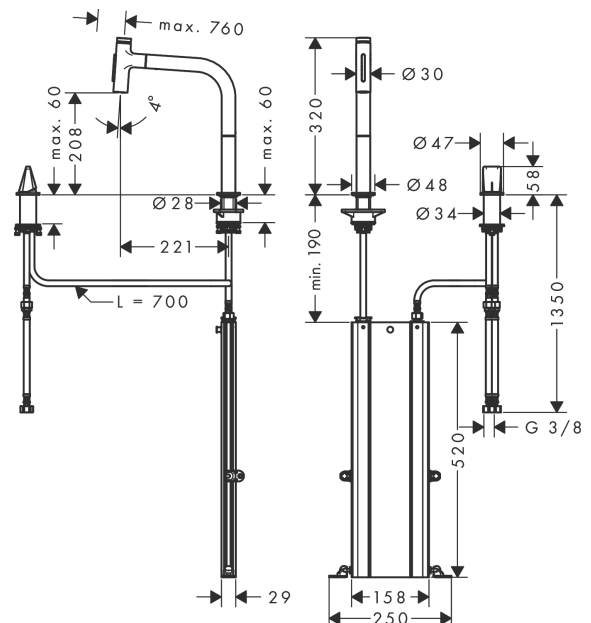

Metris Select M71

2-hole single lever kitchen mixer 200 with pull-out spray and sBox, 2 spray modes

Surfaces: **brushed black chrome** Art. no. : **73818340**

Description

product features

- Consists of: 2-hole single lever kitchen mixer, control unit, hose box
- ComfortZone 200 provides space for greater freedom of movement
- Swivel spout adjustable in 2 steps to 110° or 150°
- flexible position of mixer controls, 2 tap holes with Ø 35 mm required
- laminar spray and spray jet
- lockable shower spray, spray returns through pressing spray diverter and spray returns automatically through handle closing
- Select button for a comfortable start/stop of the water flow
- MagFit magnetic shower support
- Maximum flow rate (at 3 bar): 8 l/min
- Operating pressure: min. 1 bar/max. 10 bar
- ceramic cartridge
- 3/8" hose connections
- integrated non-return valve
- sBox for quiet, smooth and protected hose guidance in the cabinet, under the countertop, with extension length up to 76 cm

Article Details

Price excl. VAT

£ 825.00

Technology

Product image

Scale drawing

Metris Select M71

2-hole single lever kitchen mixer 200 with pull-out spray and sBox, 2 spray modes

Surfaces: brushed black chrome Art. no. : 73818340

Flowchart

The consumption was measured in combination with the appropriate fittings (thermostat/mixer/in-wall valve) to reflect actual application in practice.