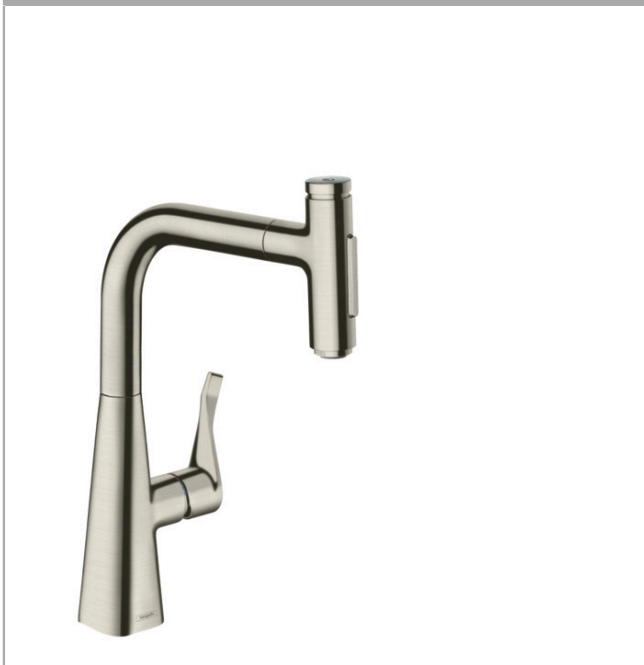

Metris Select M71

Single lever kitchen mixer 240 with pull-out spray and sBox, 2 spray modes

Surfaces: stainless steel finish Art. no. : 73817800

Description

product features

- Consists of: Single lever kitchen mixer, hose box
- ComfortZone 240 provides space for greater freedom of movement
- L-spout
- Swivel spout adjustable in 2 steps to 110° or 150°
- laminar spray and spray jet
- lockable shower spray, spray returns through pressing spray diverter and spray returns automatically through handle closing
- Select button for a comfortable start/stop of the water flow
- MagFit magnetic shower support
- Maximum flow rate (at 3 bar): 8 l/min
- Operating pressure: min. 1 bar/max. 10 bar
- ceramic cartridge
- 3/8" hose connections
- integrated non-return valve
- sBox for quiet, smooth and protected hose guidance in the cabinet, under the countertop, with extension length up to 76 cm

Article Details

Price excl. VAT

£ 616.67

Technology

Certificates

kiwa

Product image