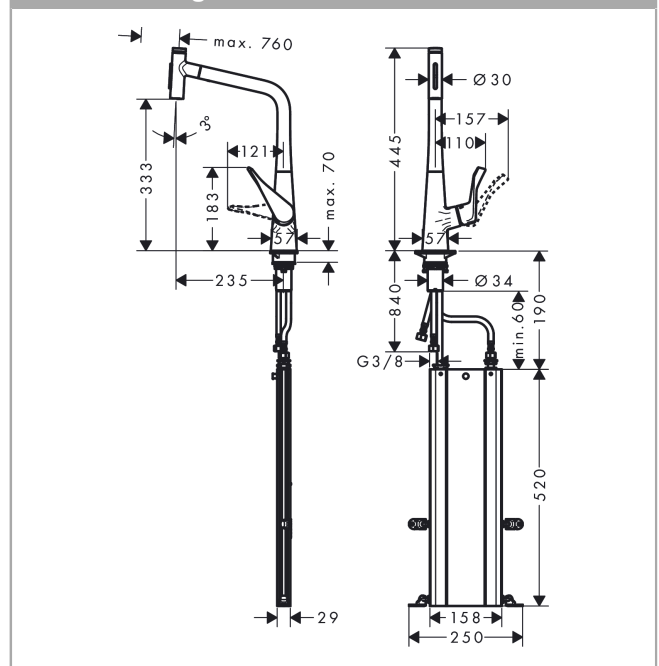

Scale drawing